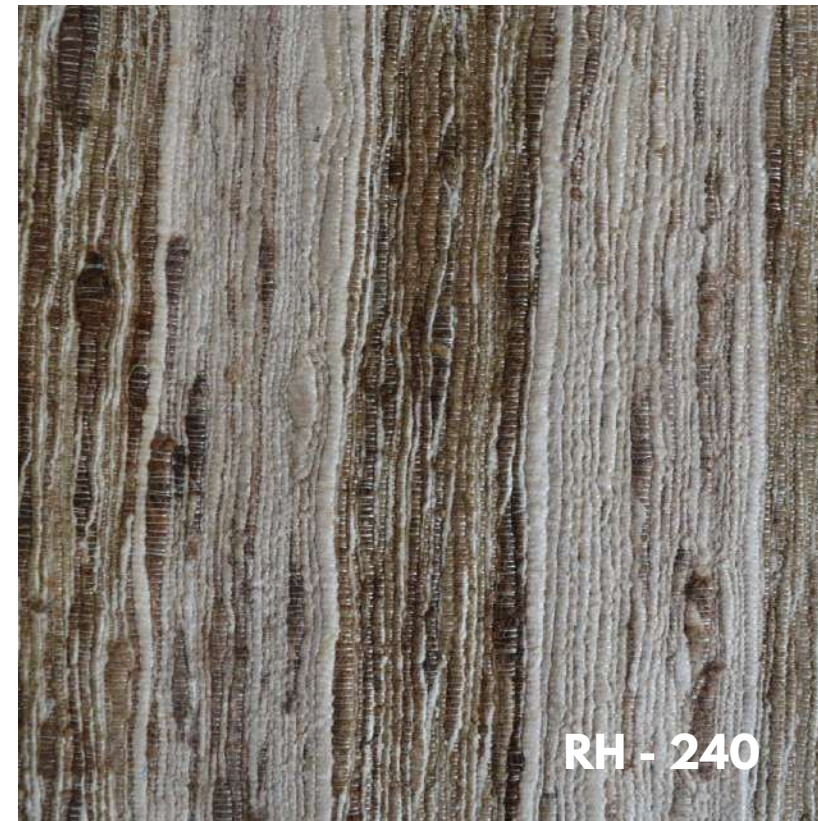

## **MATERIALS CHART HOT SELLERS**

We have a vast variety of Cotton, Linen, Jute, Silk, Viscose, Velvet, Cotterize, Recycled fabrics.

Find some examples here and contact us  
[@info@bahubalicraft.com](mailto:info@bahubalicraft.com)  
for more.

**RH - 237**

**RH - 232**

You can pick any size, shape for the shade and pick any fabric from this ( or the requested bigger version of fabric catalog) to create the shade you'd like to have.

**HOME FURNISHING  
TEXTURE LINEN**  
( 100% LINEN )

**HANDLOOM SILK**  
( 100% SILK )

Check out the full catalog for more.

(Check out the full catalog for more.)